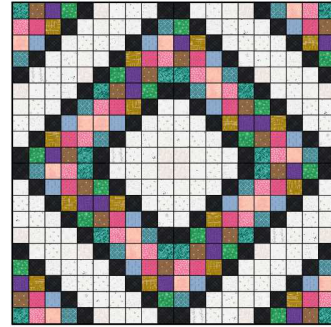

Block of the Day 2023
1223 Scrappy Log Cabin 10"
 Click or Scan code to see video

-  10 Assorted patches
-  5 patches
-  10 Assorted patches

55059, 55709 or 55018 or
 "8 Qube Shape 2

Assorted

A – 10 @ 2-1/2" squares.

Assorted

A – 10 @ 2-1/2" squares.

A – 5 @ 2-1/2" squares.

1. Refer to diagram to assemble block.

To Make a 60" x 80" quilt

48 Blocks Set 6 across and 8 down

Patch A

Light Fabrics – 480 patches
 30 strips @ 2-1/2" x WOF.
 Sub cut each strip into 16 @ 2-1/2" squares.

Dark Fabrics – 480 patches
 30 strips @ 2-1/2" x WOF.
 Sub cut each strip into 16 @ 2-1/2" squares.

Black Fabric – 240 patches – 1-1/4 yd
 15 strips @ 2-1/2" x WOF.
 Sub cut each strip into 16 @ 2-1/2" squares.