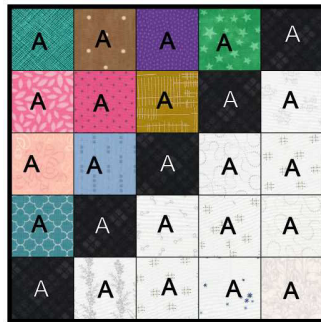

Block of the Day 2023
1223 Scrappy Log Cabin 10"
 Click or Scan code to see video

-  10 Assorted patches
-  5 patches
-  10 Assorted patches

55059, 55709 or 55018 or
 "8 Qube Shape 2

Assorted

A – 10 @ 2-1/2" squares.

Assorted

A – 10 @ 2-1/2" squares.

A – 5 @ 2-1/2" squares.

1. Refer to diagram to assemble block.

To Make a 60" x 80" quilt

48 Blocks Set 6 across and 8 down

Patch A

Light Fabrics – 480 patches
 30 strips @ 2-1/2" x WOF.
 Sub cut each strip into 16 @ 2-1/2" squares.

Dark Fabrics – 480 patches
 30 strips @ 2-1/2" x WOF.
 Sub cut each strip into 16 @ 2-1/2" squares.

Black Fabric – 240 patches – 1-1/4 yd
 15 strips @ 2-1/2" x WOF.
 Sub cut each strip into 16 @ 2-1/2" squares.