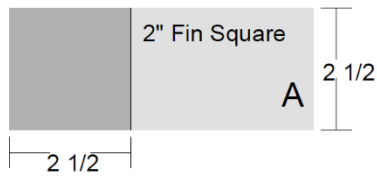

Block of the Day 2023
1223 Scrappy Log Cabin 10"
 Click or Scan code to see video

-  10 Assorted patches
-  5 patches
-  10 Assorted patches

55059, 55709 or 55018 or
 "8 Qube Shape 2

Assorted

A – 10 @ 2-1/2" squares.

Assorted

A – 10 @ 2-1/2" squares.

A – 5 @ 2-1/2" squares.

1. Refer to diagram to assemble block.

To Make a 60" x 80" quilt

48 Blocks Set 6 across and 8 down

Patch A

Light Fabrics – 480 patches
 30 strips @ 2-1/2" x WOF.
 Sub cut each strip into 16 @ 2-1/2" squares.