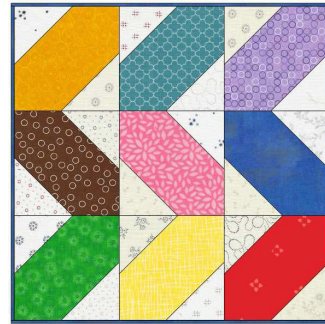

Block of the Day 2023

1221 Streamers 13.5"

Click or Scan code to see video

55010, 55716 or
9" Qube shape 1

2 1/2 2 patches

55059, 55709 or 55018 or
8" Qube Shape 2

This block is from the pattern, Streamers, designed by Christa Watson and can be downloaded from her website, ChristaQuilts.com. Click or scan the code to download the pattern.

Refer to the pattern for fabric requirements for the quilt. Also included in the pattern are a coloring page and quilting suggestions.

	B – 2 @ 2-1/2" squares.
	A – 1 @ 5" square.

1. Use your preferred method such as Stitch and Flip or Folded Corner Clipper to make the streamer unit shown. The unit should measure 5".

2. Make 9 streamer units to make the block shown.