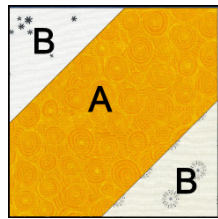

Block of the Day 2023

1221 Streamers 13.5"

Click or Scan code to see video

55010, 55716 or
9" Qube shape 1

2 1/2 2 patches

55059, 55709 or 55018 or
8" Qube Shape 2

This block is from the pattern, Streamers, designed by Christa Watson and can be downloaded from her website, ChristaQuilts.com. Click or scan the code to download the pattern.

Refer to the pattern for fabric requirements for the quilt. Also included in the pattern are a coloring page and quilting suggestions.

	B – 2 @ 2-1/2" squares.
	A – 1 @ 5" square.

1. Use your preferred method such as Stitch and Flip or Folded Corner Clipper to make the streamer unit shown. The unit should measure 5".

2. Make 9 streamer units to make the block shown.